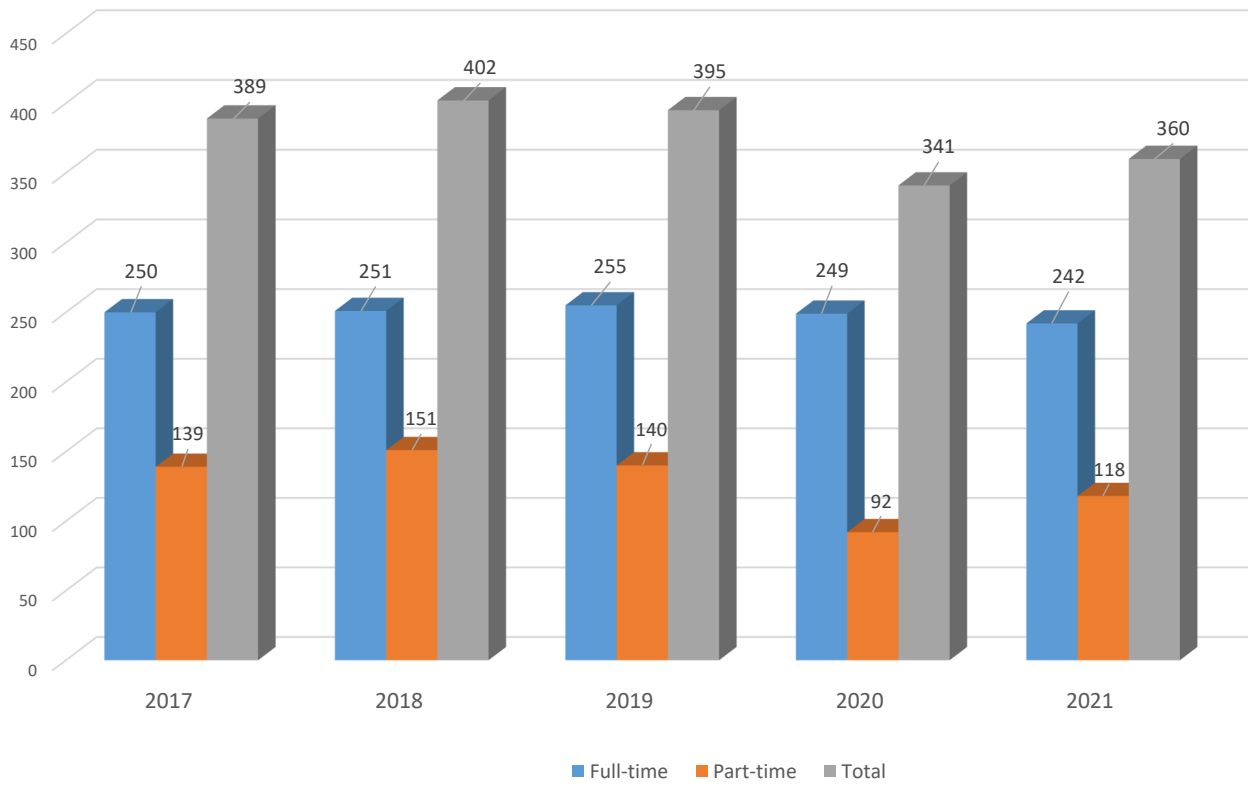

Number of Faculty by Full-Time/Part-Time Status

Data is based on the number of employees as of Nov 1 each year.